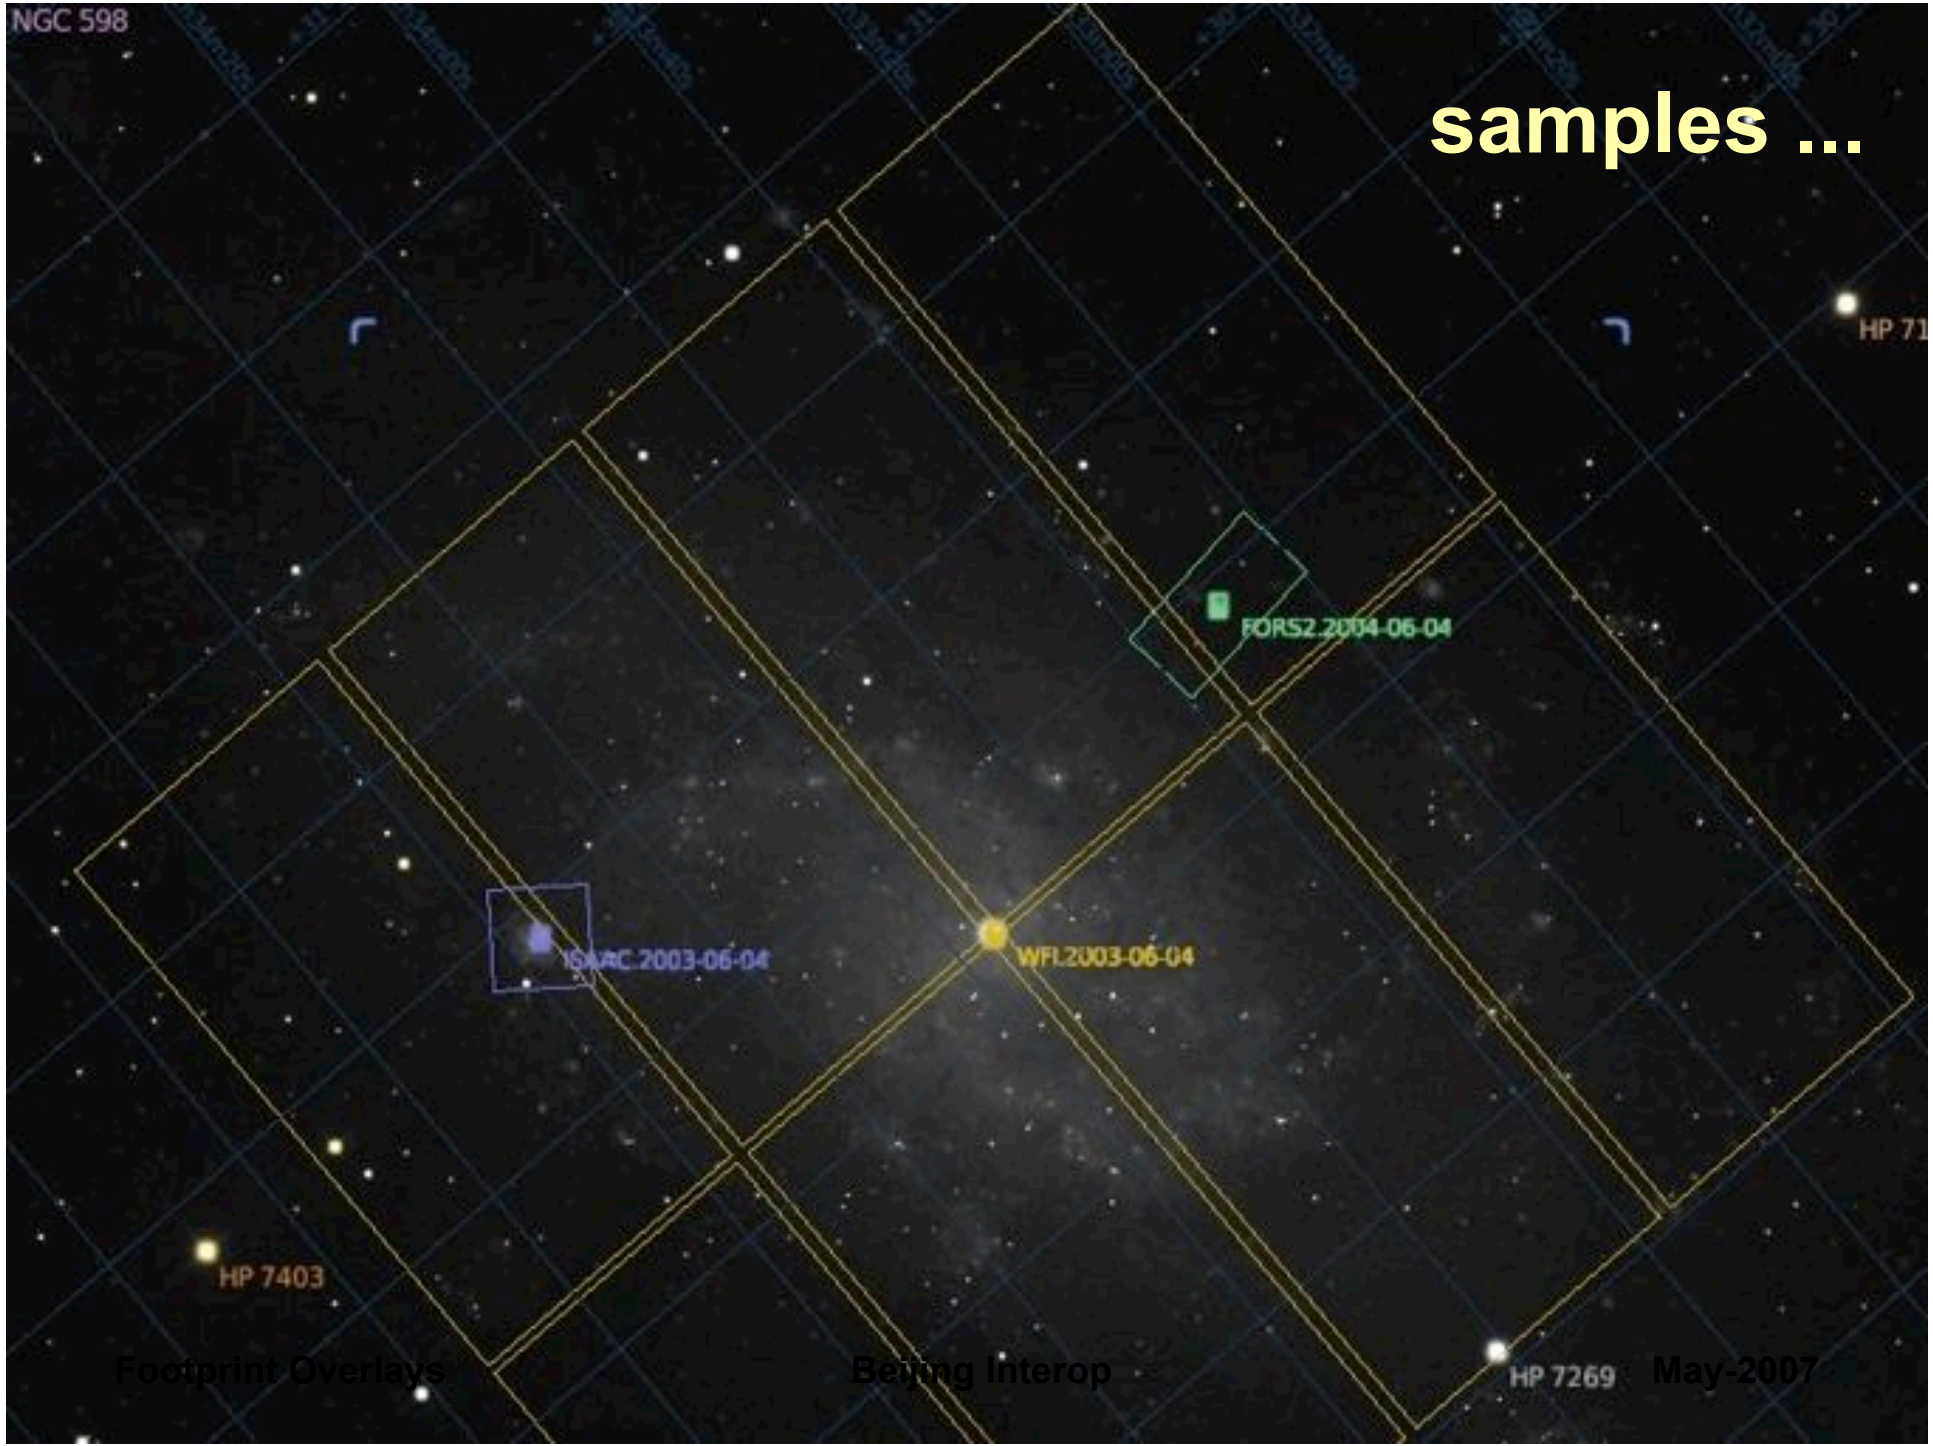

# Service Diagram

**integration of footprint overlays and SIA query result**

NGC 598

samples ...

Footprint Overlays

Being Interop

HP 7269 May-2007

HP 50065