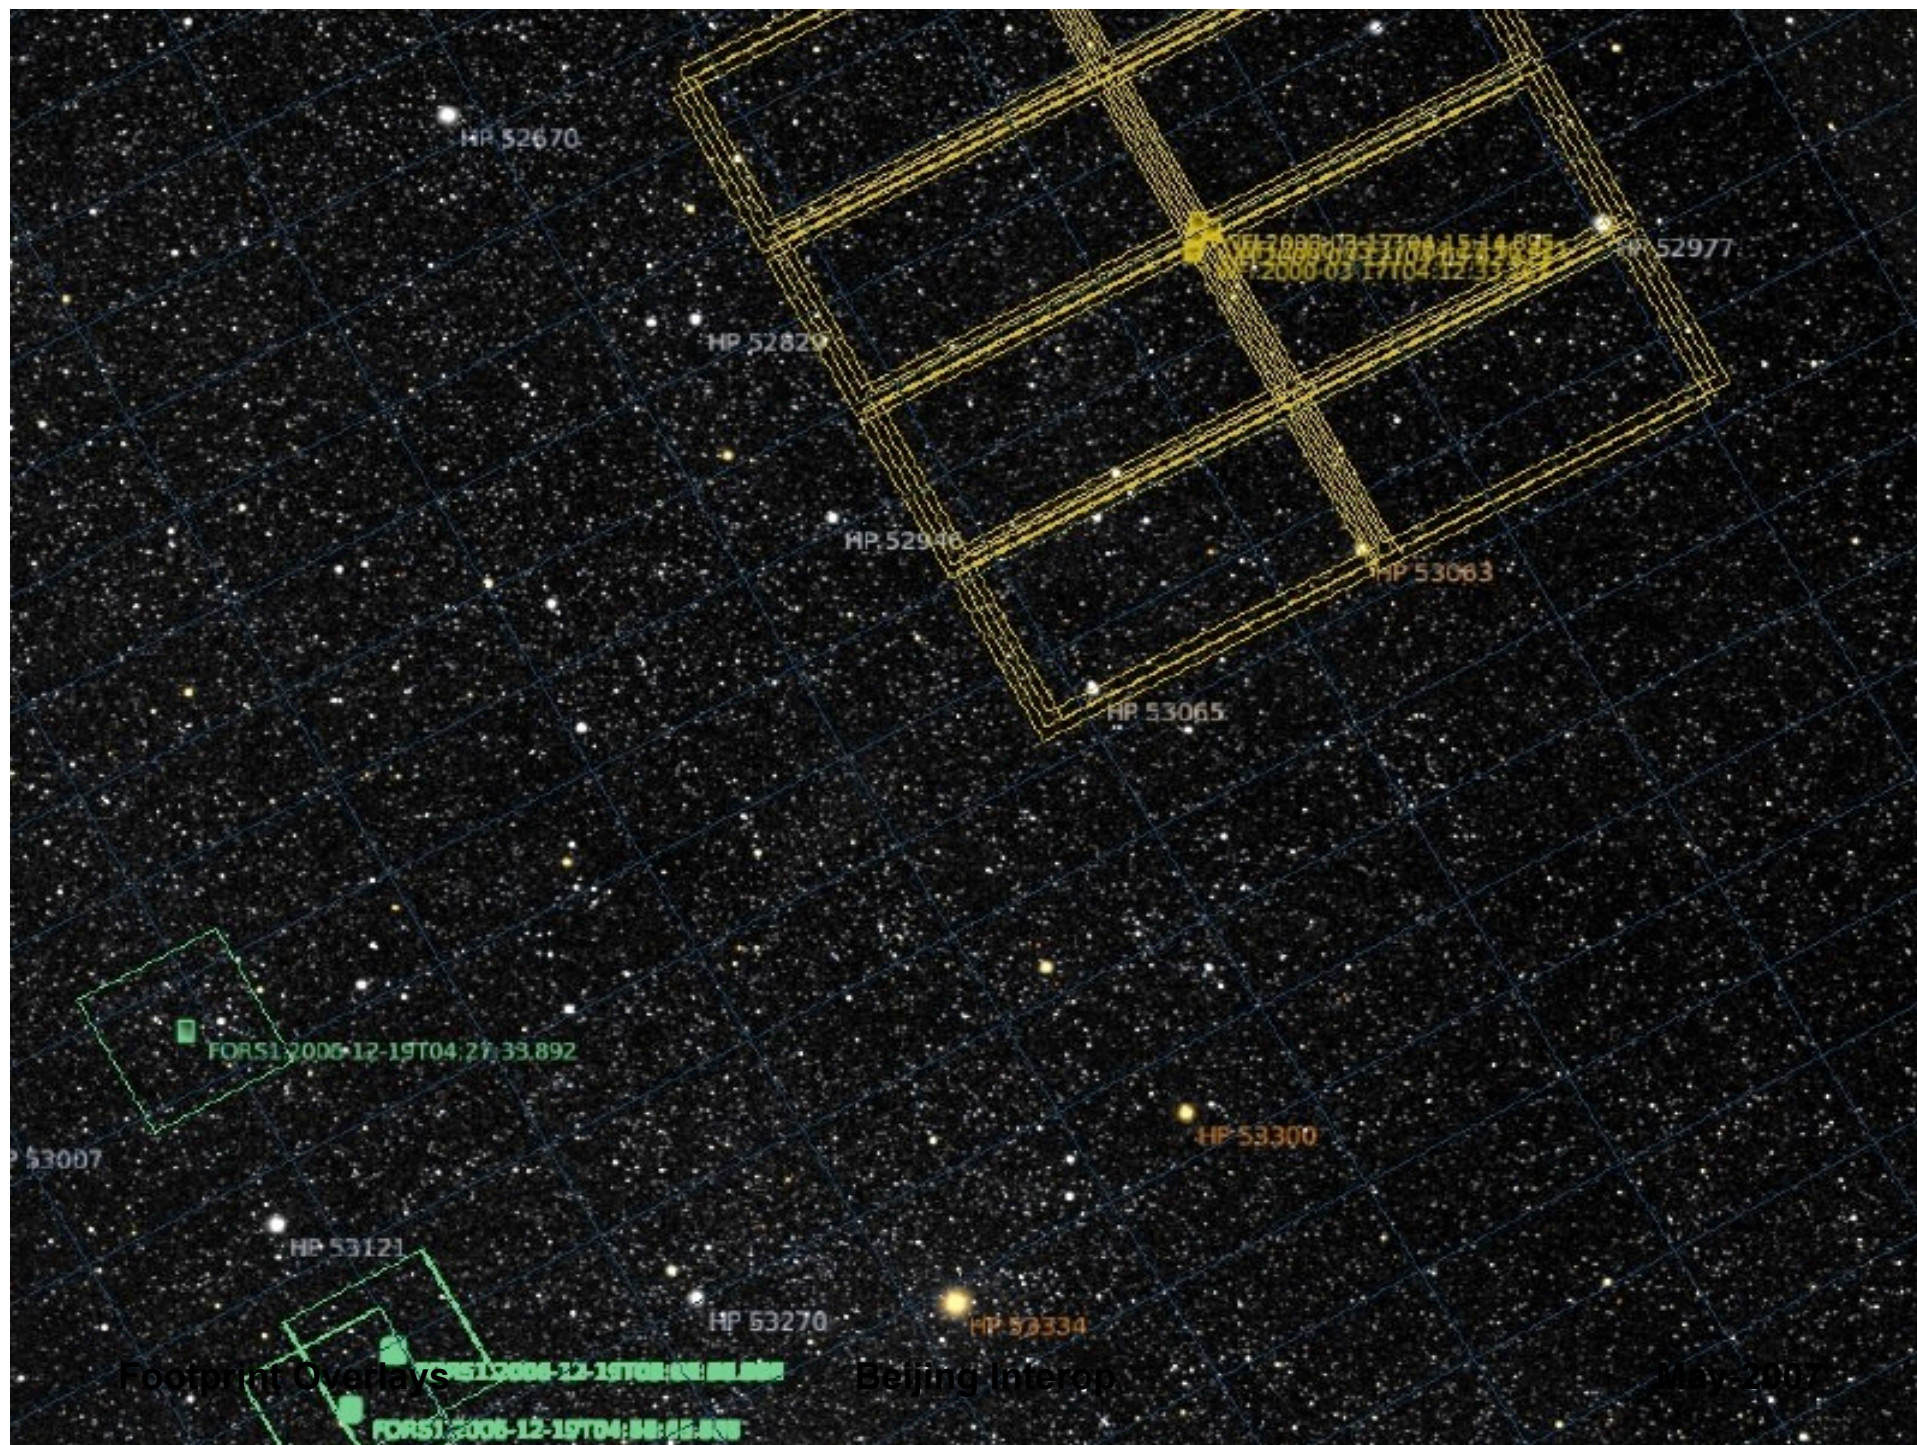

# Service Diagram

**integration of footprint overlays and SIA query result**

NGC 598

samples ...

Footprint Overlays

Being Interop

HP 7269 May-2007

HP 50065