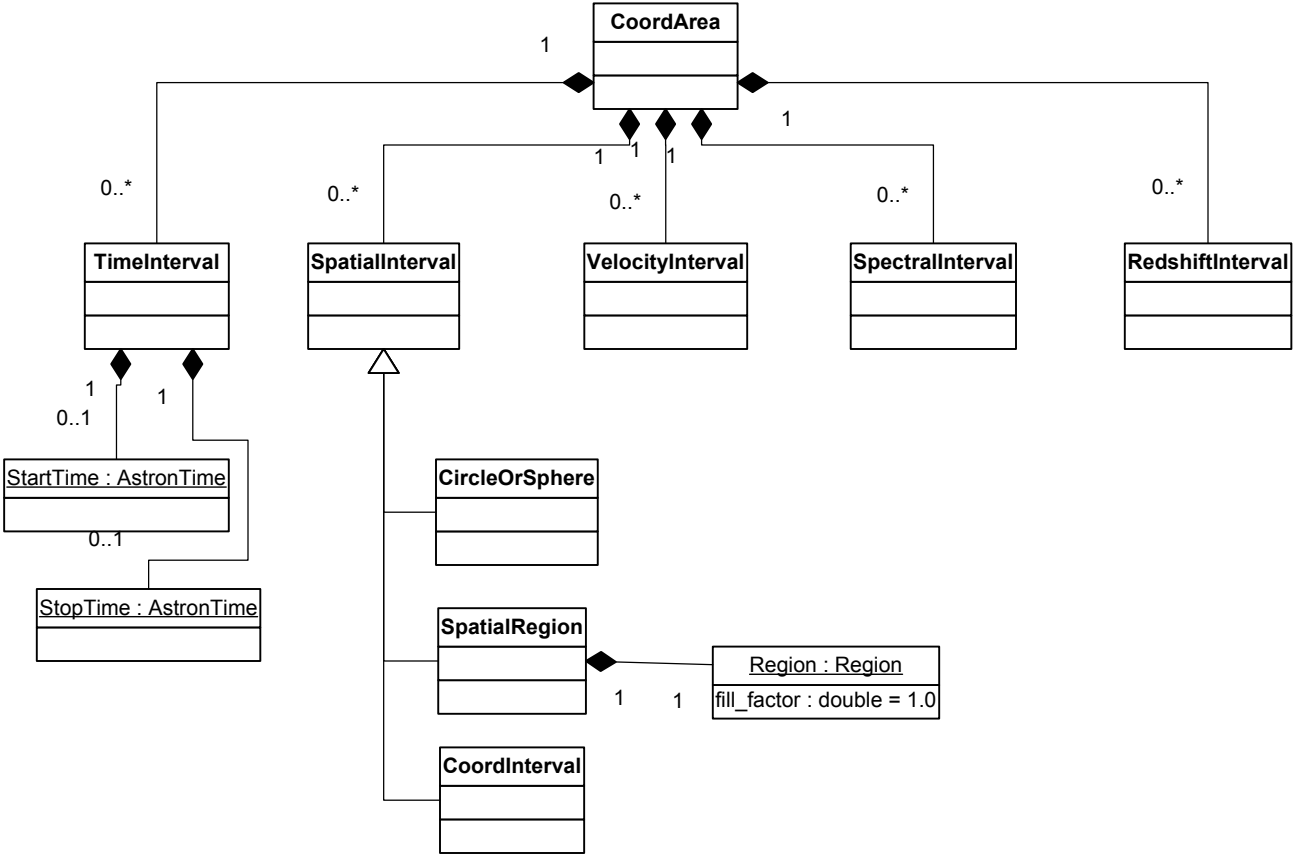

Coordinate Area (unfinished)