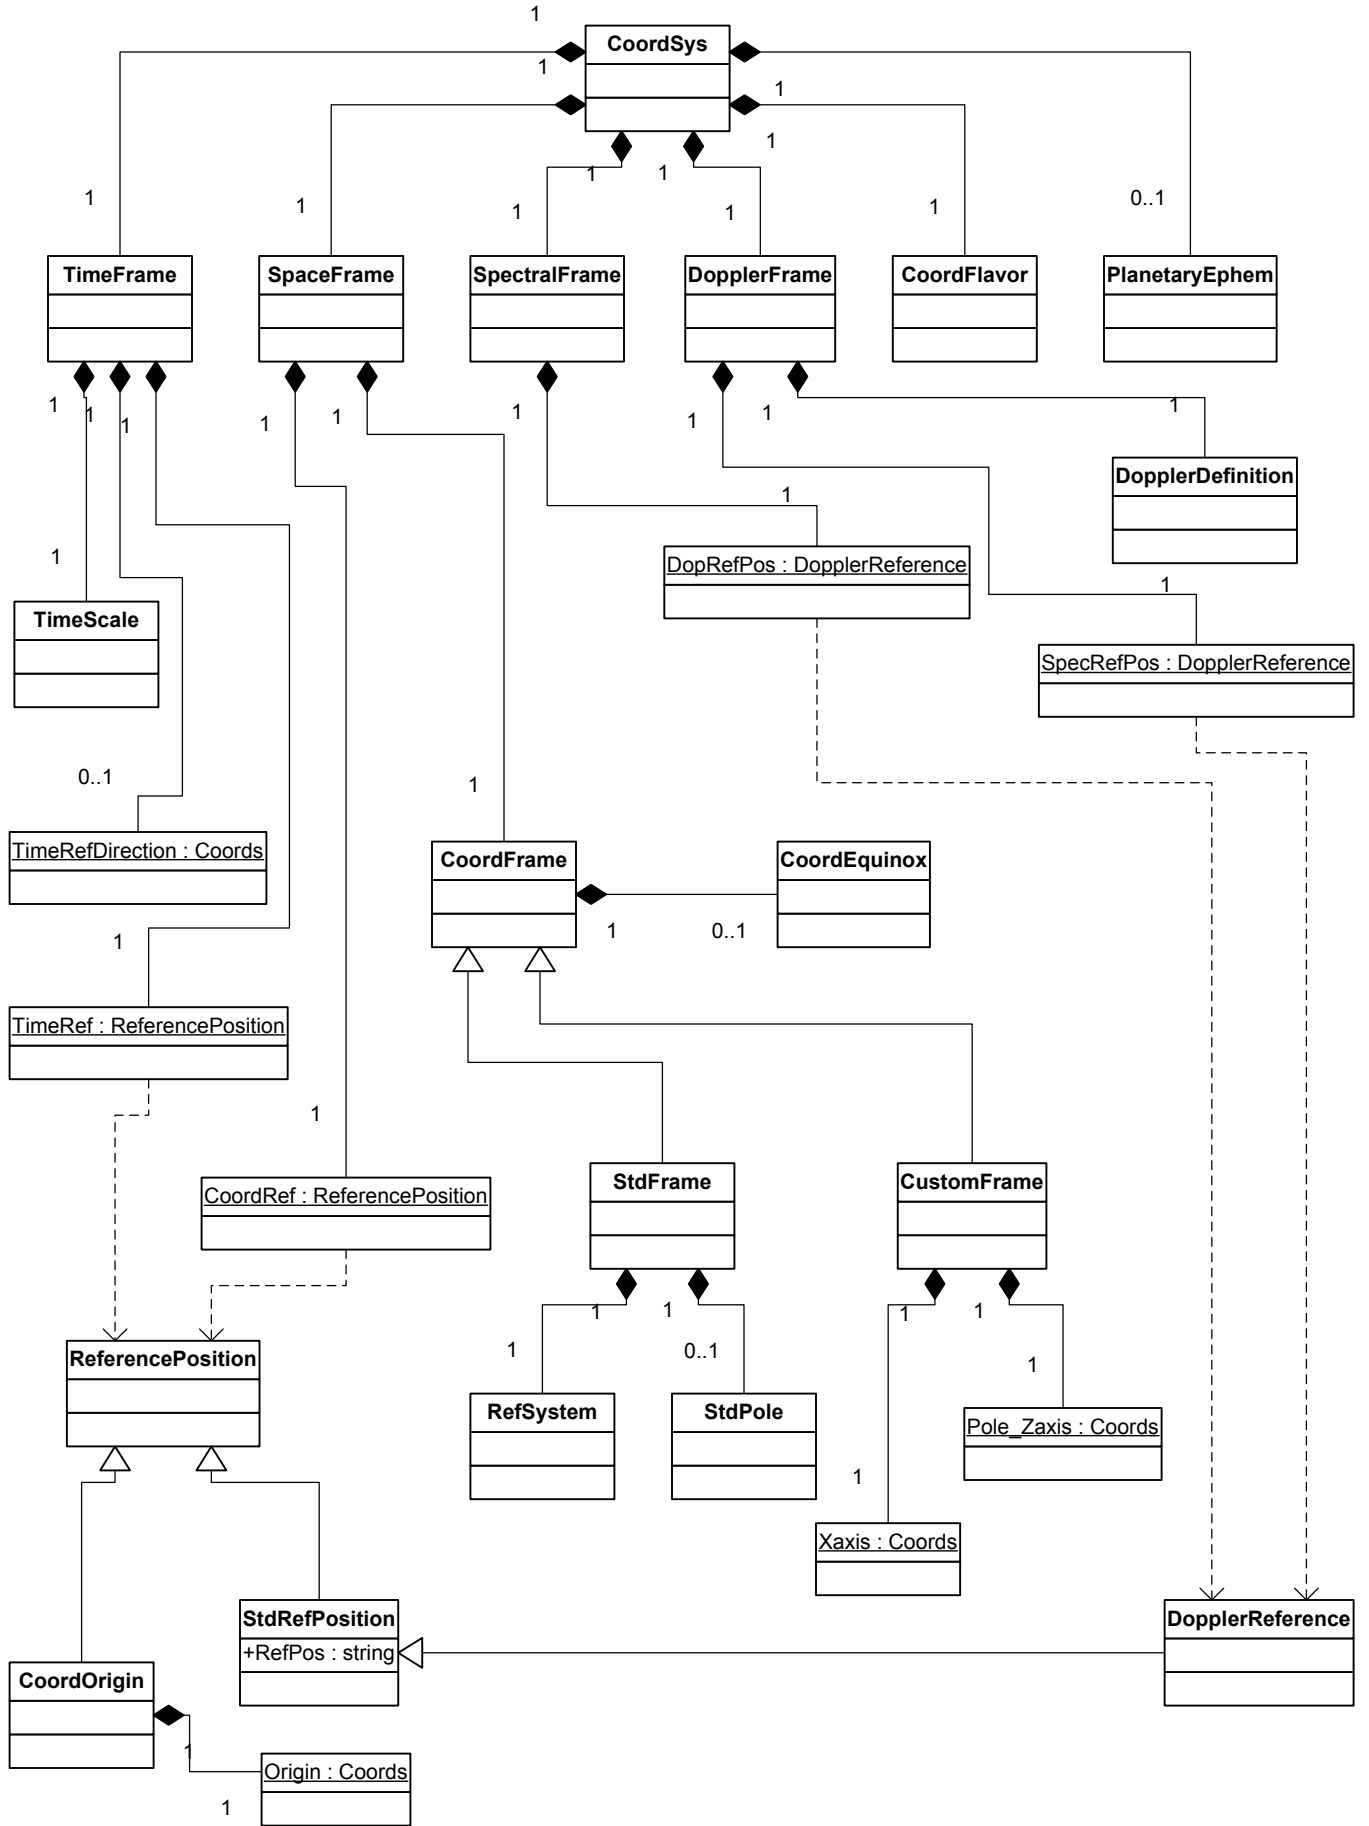

# The Coordinate System

# TimeCoord Class - for Time Coordinate

# RedshiftCoord Class - for Redshift and Spectral Coordinates

# Region (spatial)