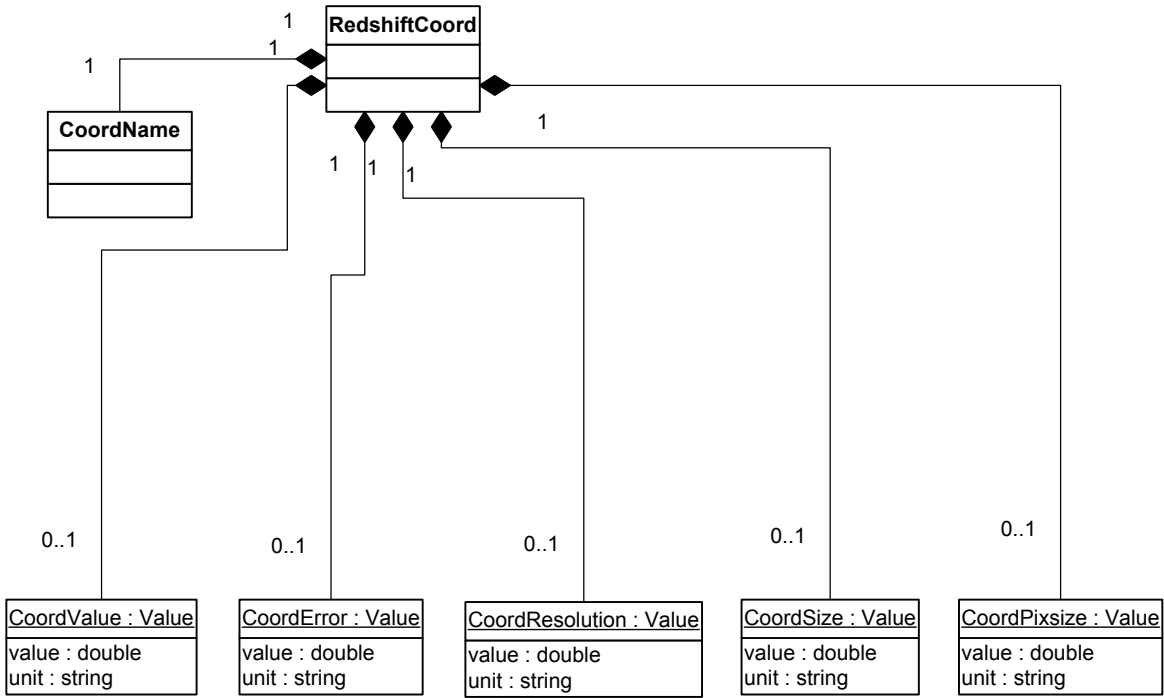

RedshiftCoord Class - for Redshift and Spectral Coordinates