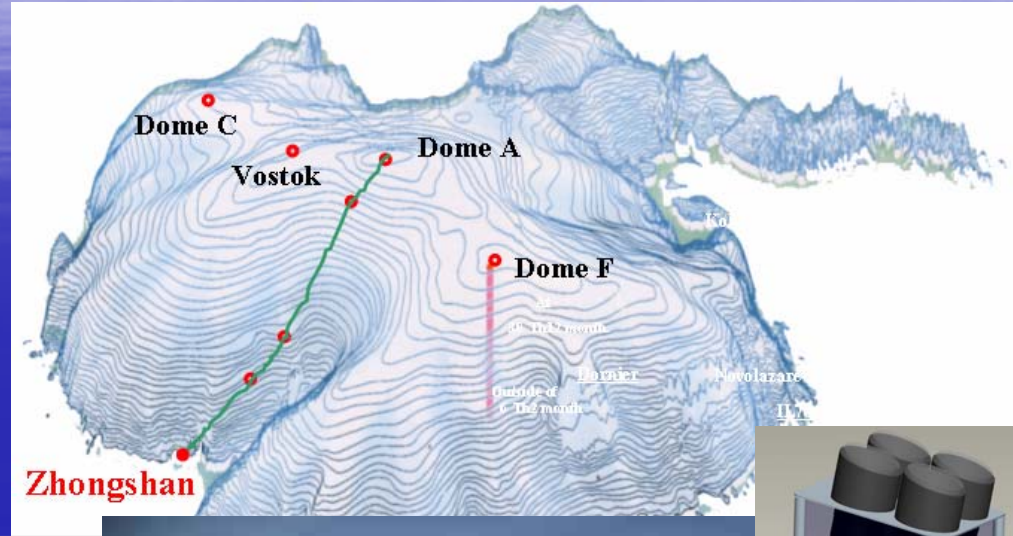

CSTAR

- 4*15cm telescopes
- Obs. Time: 2008-2009
- >300GB (raw)