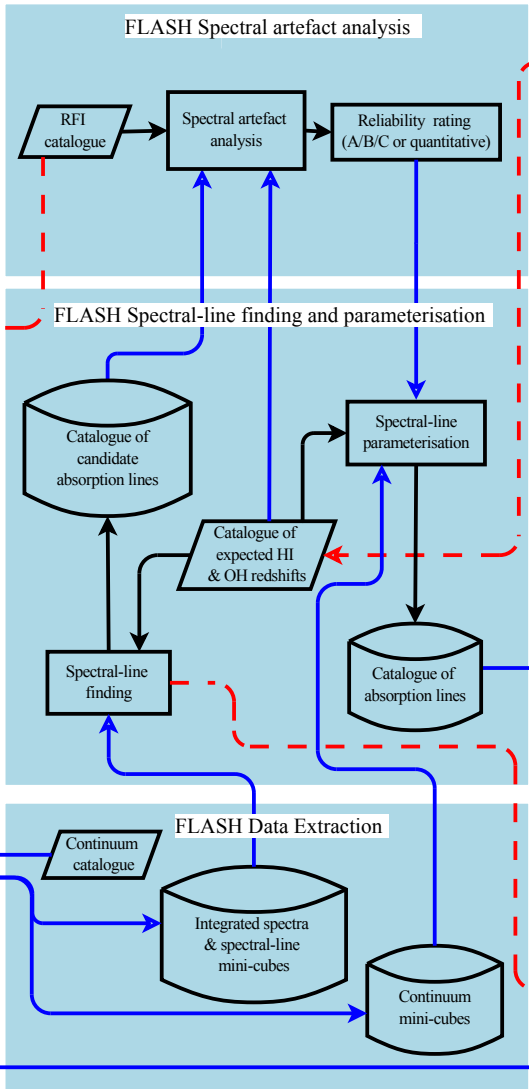

Work Flow

MRO

Geraldton

PAWSEY Centre

b = Bit
 B = Byte
 GB = 1024**3 Bytes