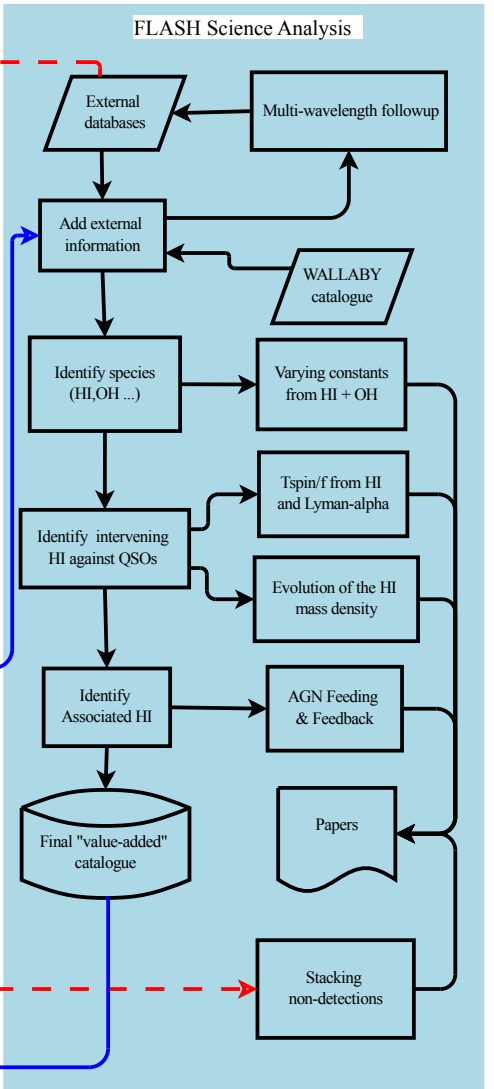

Work Flow

MRO

Geraldton

PAWSEY Centre

b = Bit
 B = Byte
 GB = 1024**3 Bytes