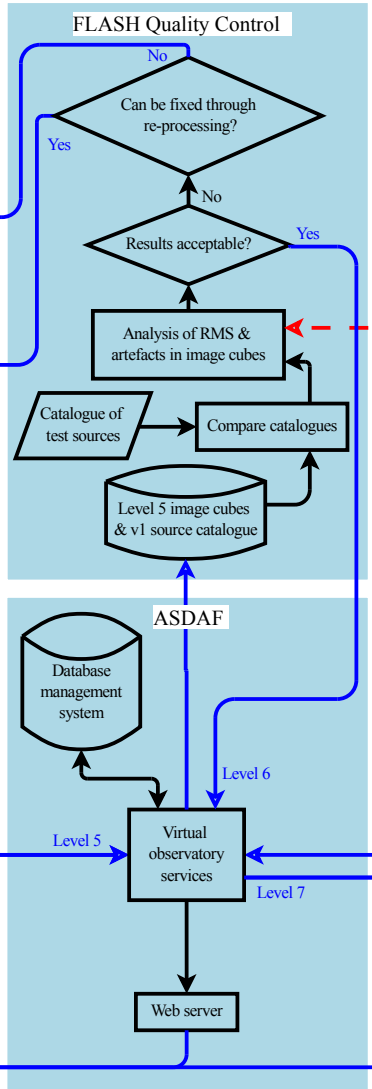

Work Flow

MRO

Geraldton

PAWSEY Centre

b = Bit
 B = Byte
 GB = 1024**3 Bytes