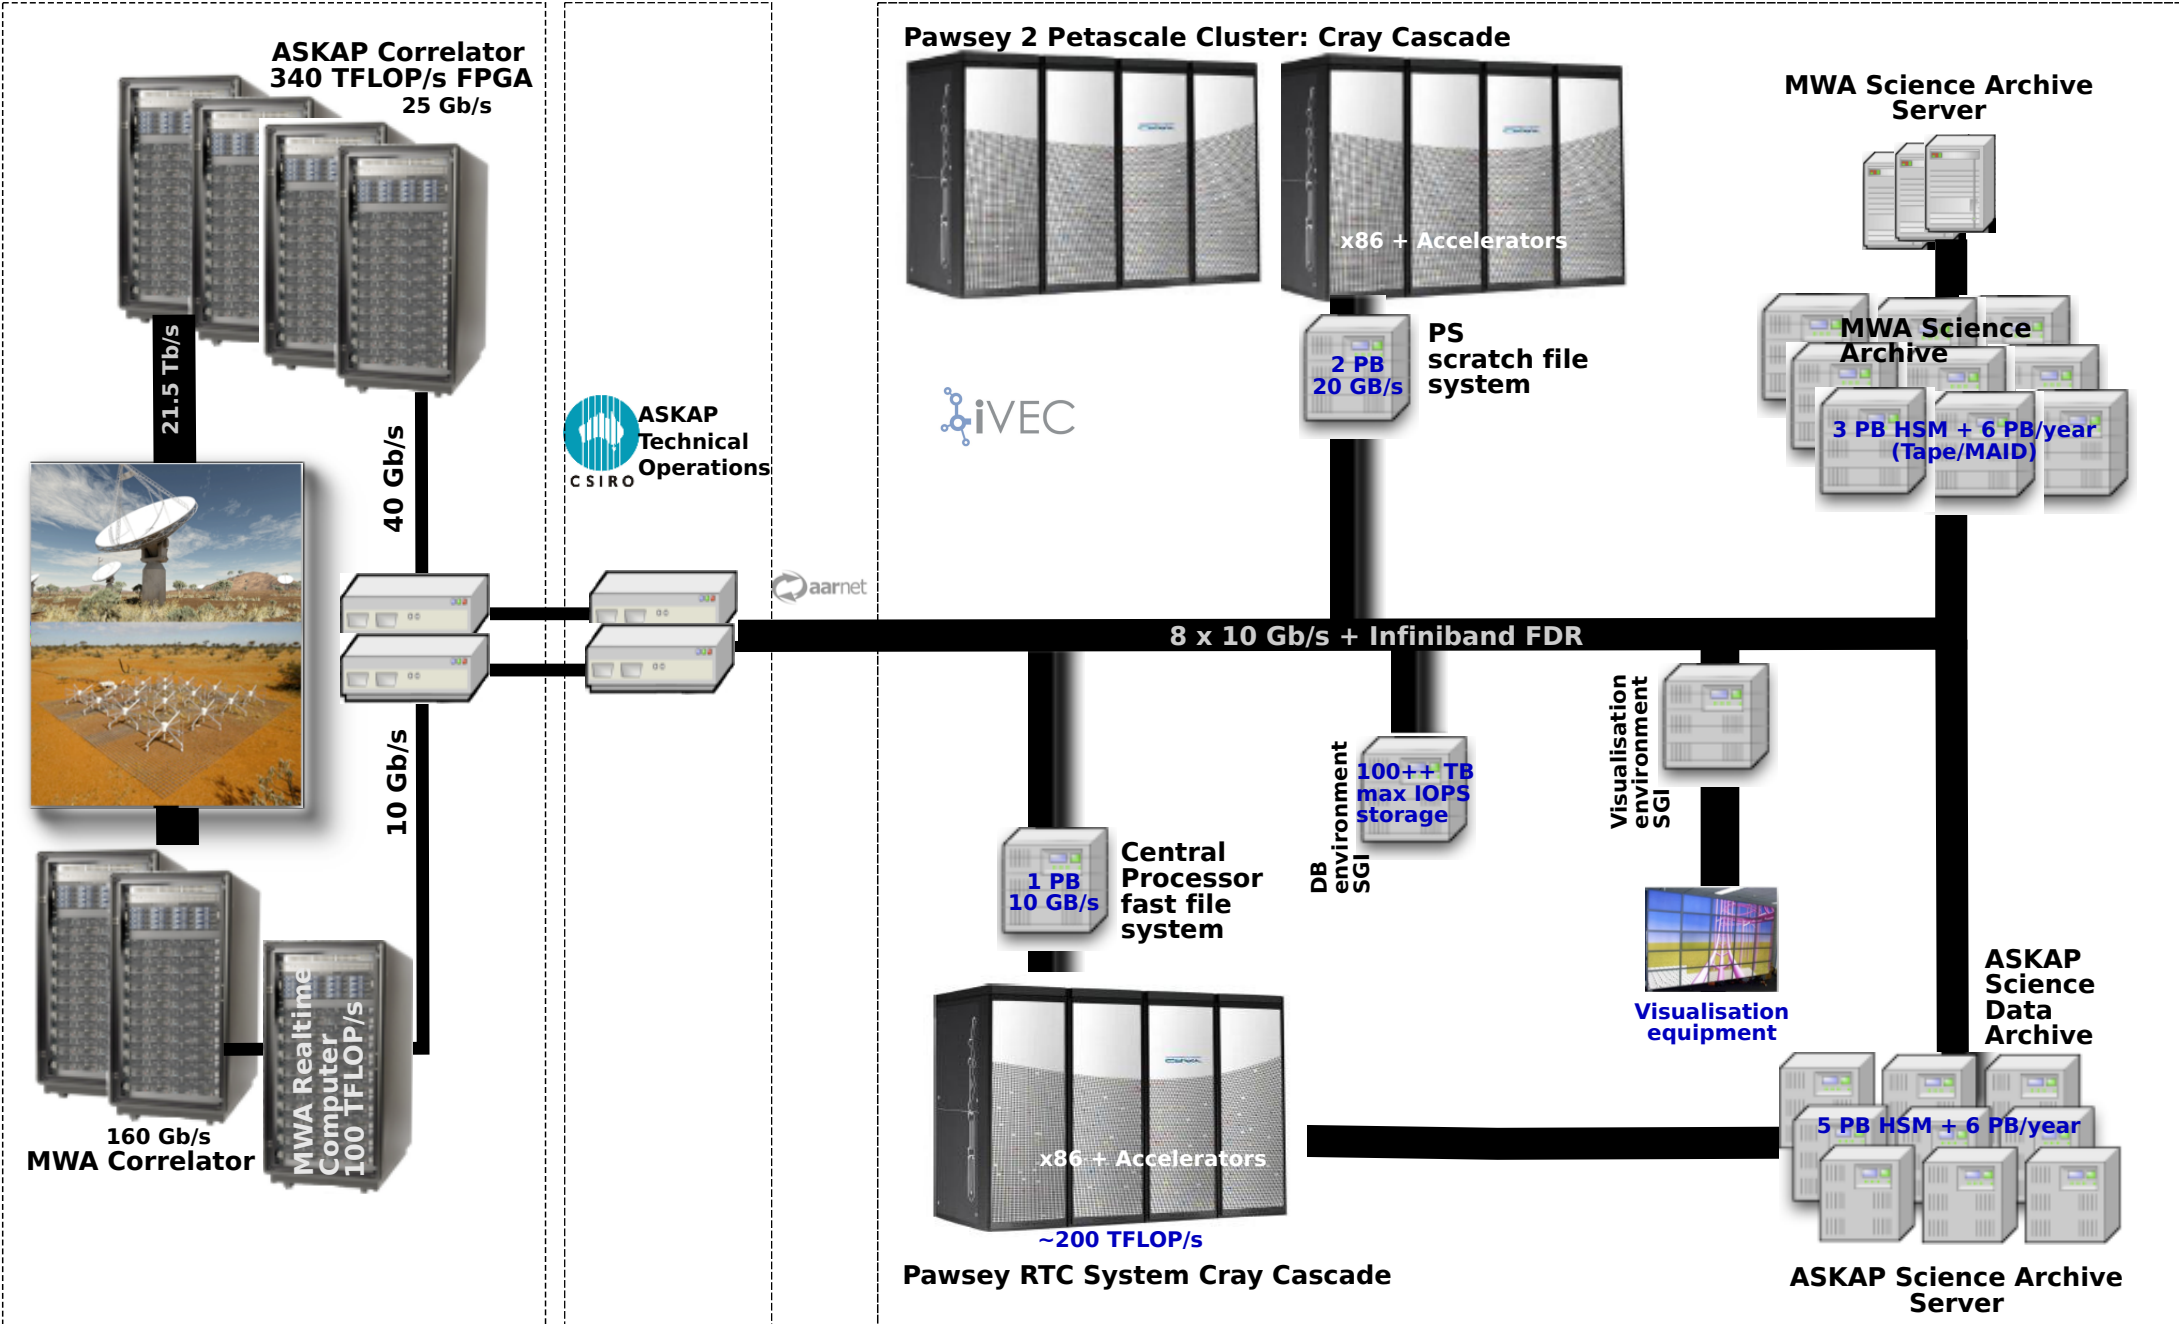

Work Flow

MRO

Geraldton

PAWSEY Centre

b = Bit
 B = Byte
 GB = 1024**3 Bytes