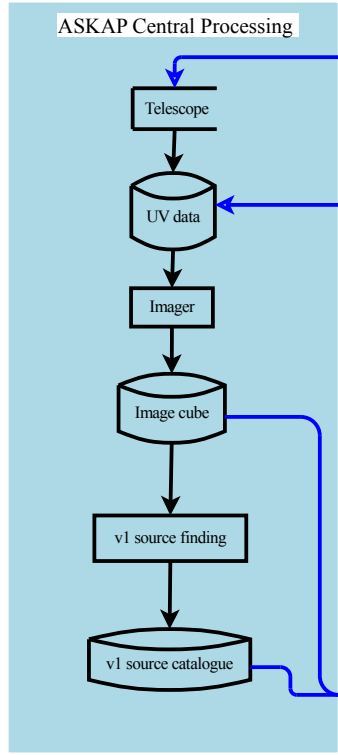

Work Flow

MRO

Geraldton

PAWSEY Centre

b = Bit
 B = Byte
 GB = 1024**3 Bytes