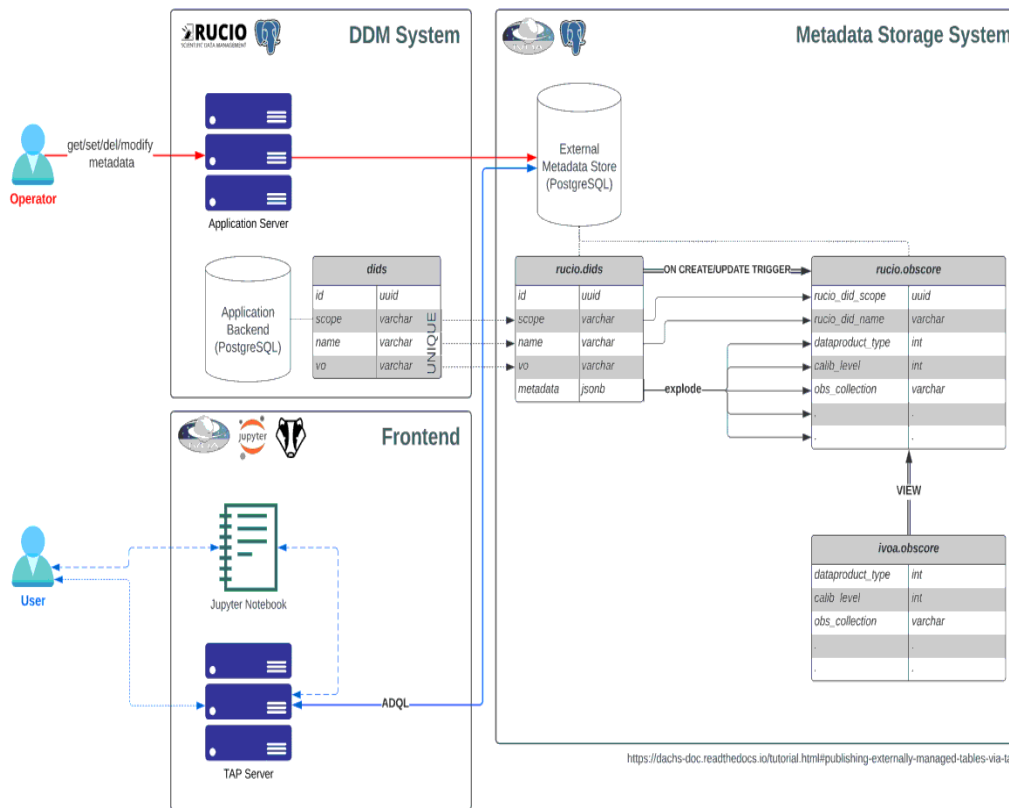

# SKA and the SRCnet

- SKA in two words
  - Low and mid frequency radio astronomy project
  - South Africa and Australia
  - International project : Australia, South Africa, Europe, China, Canada
  - First light : end 2024
  - Fully operational 2028
  - 700 Pbytes/year of reduced data
  - SKAO (headquarters Manchester UK) is the international organization building and operating the project and producing the the science data products

# SKA and the SRCnet

- The SRCnet is an alliance of national/regional nodes working together for
  - Distributed Data storage
  - Advanced data reduction
  - Currently a dozen of prototyping teams prepare the system : should be working by first light
- 3 teams have been prototyping access and visualisation of data in the context of a DataLake operating Rucio

# Rucio : dataset storage, metadata management an VO discovery service

- Load datafiles in Rucio storage elements  
(here the spanish one)
- Set « ObsCore » metadata for these datasets in the database operated by the SKAO (magenta) team by a set of rucio commands
- ObsTAP/SIA/SCS service (implemented with Dachs) on top of the rucio database + DataLink
- SODA service (developed by orange team) operated on the spanish node (by the coral team)

# Rucio : dataset storage, metadata management an VO discovery service