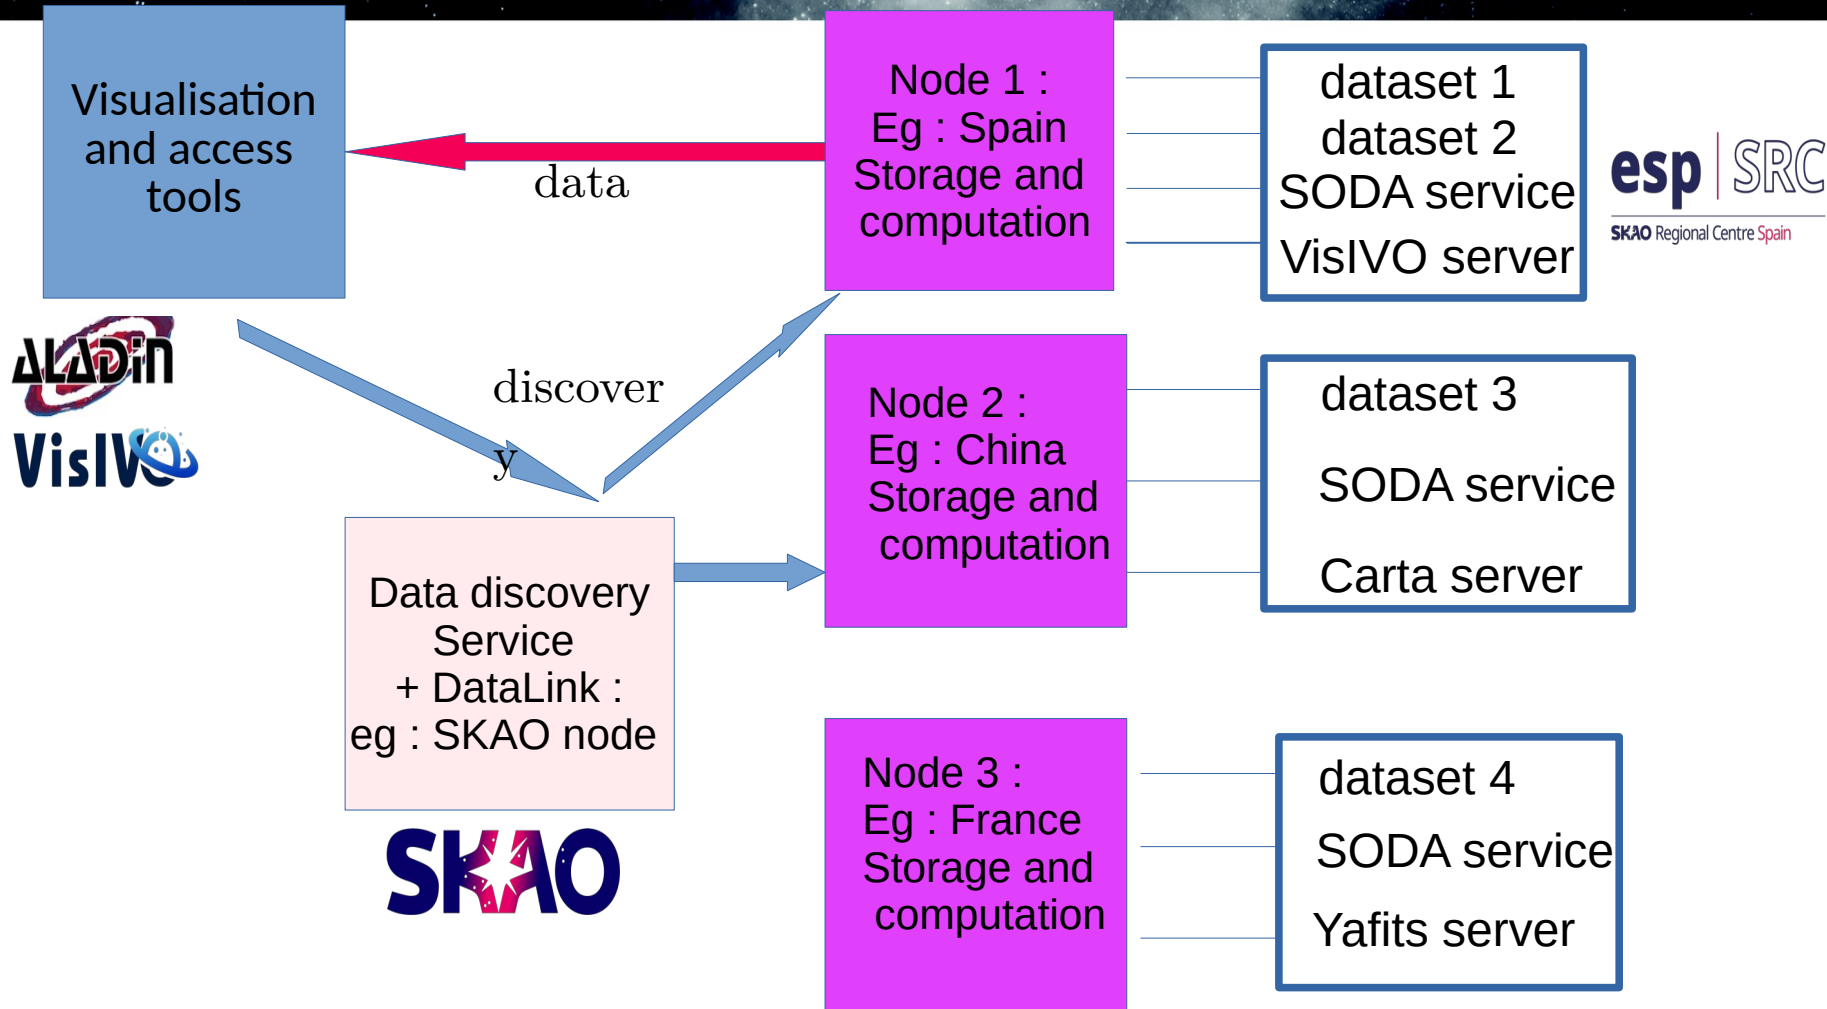

Discovery, access and visualisation of data