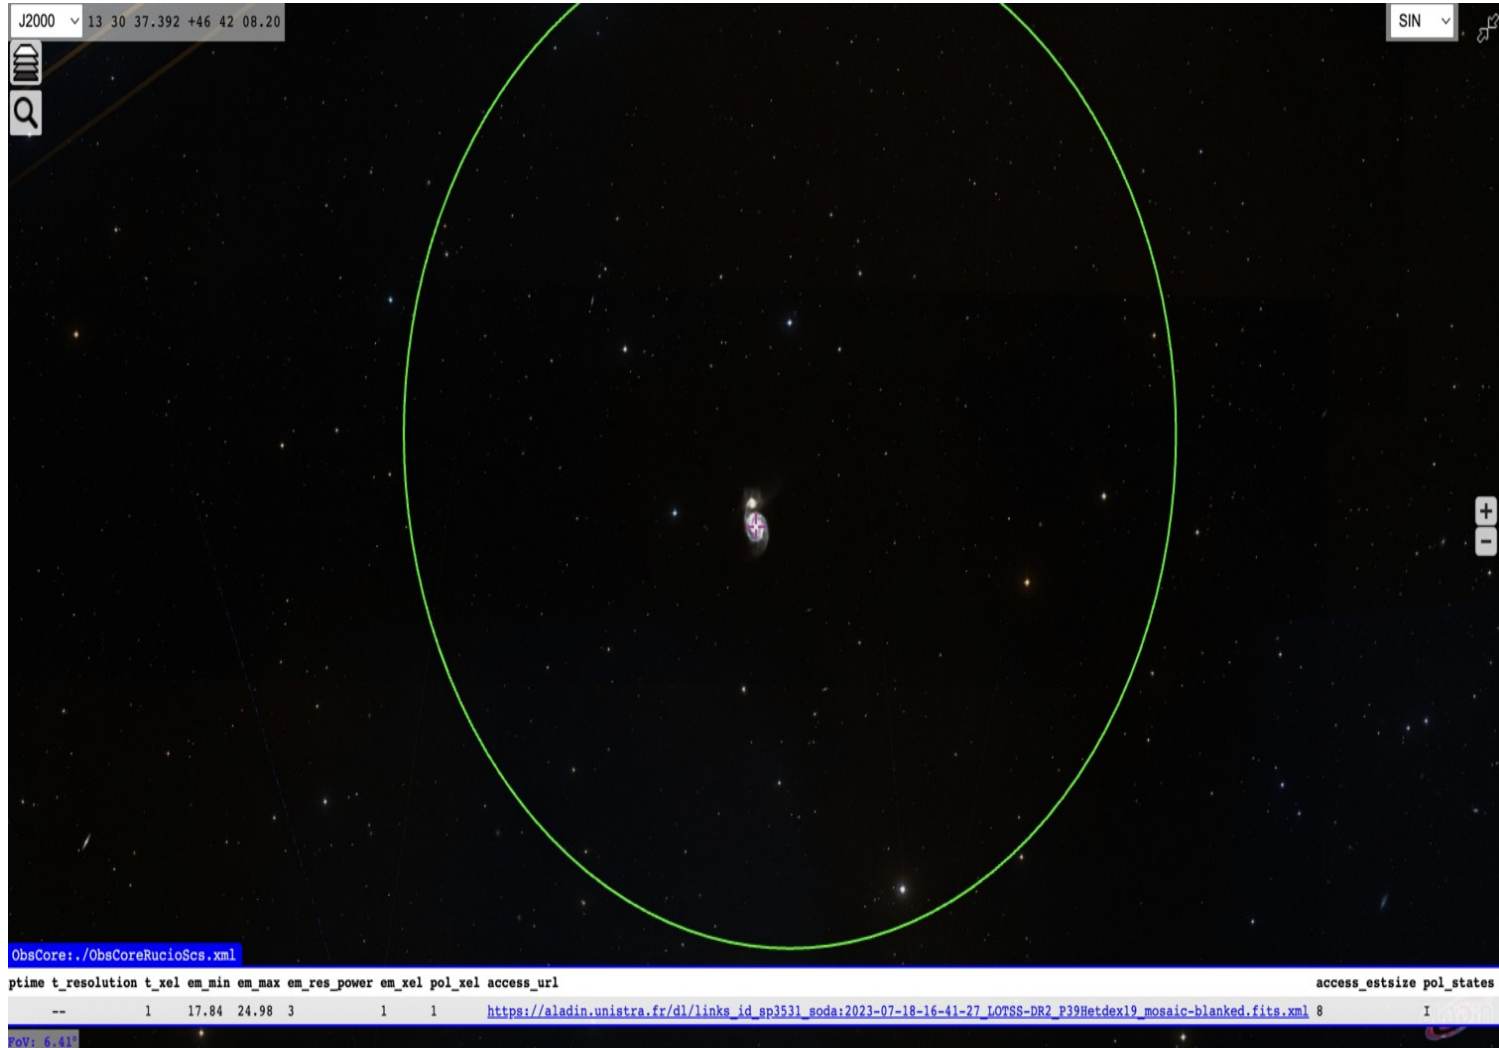

AladinLite ObscOre result for M51 : LOFAR continuum image found